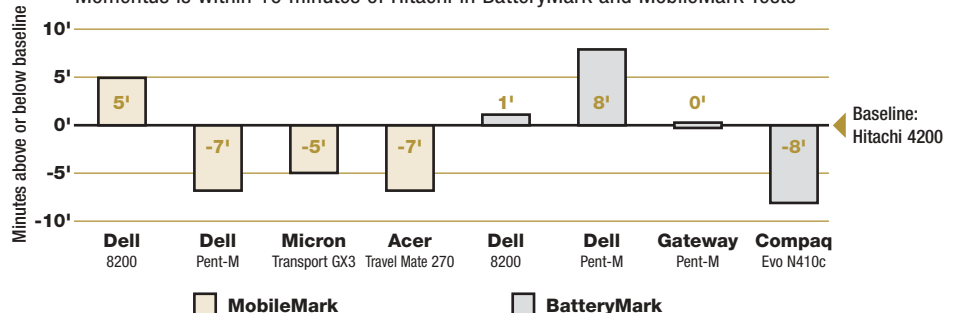

¹ Capacity calculated as 1 Gbyte = 10⁹ bytes

HIGH PERFORMANCE & BATTERY LONGEVITY: Seagate Momentus vs. Competitors' 4200-RPM

Momentus is within 10 minutes of Hitachi in BatteryMark and MobileMark Tests

Seagate Momentus offers a 5400-RPM spin speed and all of its advantages while drawing the same amount of power as the competitors' 4200-RPM drives!

All Seagate 5400-RPM drives are within ten minutes of competitors' 4200-RPM drives.