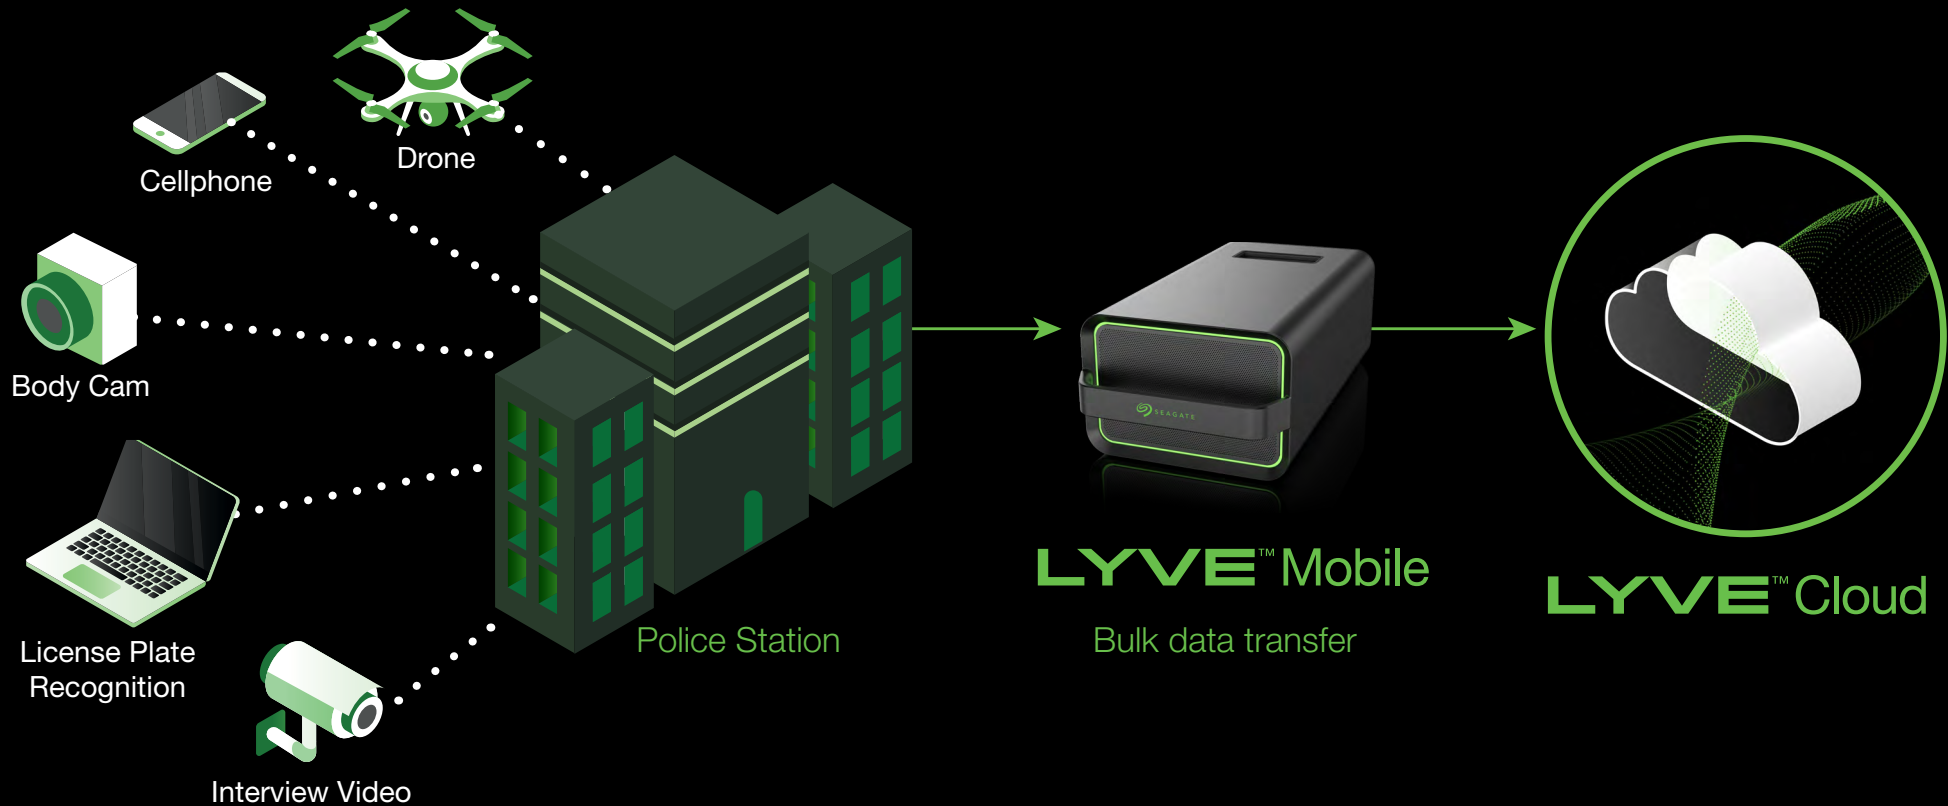

Capture Data Anywhere. Move It Everywhere.

Specializing in the transportation, law enforcement, and private security industries, VisioLogix provides high-capacity data management and video capture solutions for on-prem and in-the-field workflows. Having perfected their body-worn camera technology, they're now taking it to the next level using Lyve Mobile for bulk data transfer in low-bandwidth environments.

Benefits & Applications

- Plug-and-play simplicity
- Fast and secure mass data movement
- Secure, scalable, modular devices
- Flexible, efficient subscription model

2023 ISC WEST PROMO

Unlock Data Insights from Endpoint to Cloud

Unlocking insights has never been easier, or faster. With Lyve Mobile, you can quickly and securely capture massive volumes of data—whether from a drone, body cam, laptop, surveillance camera, or on prem—and transfer it to the cloud without delays.