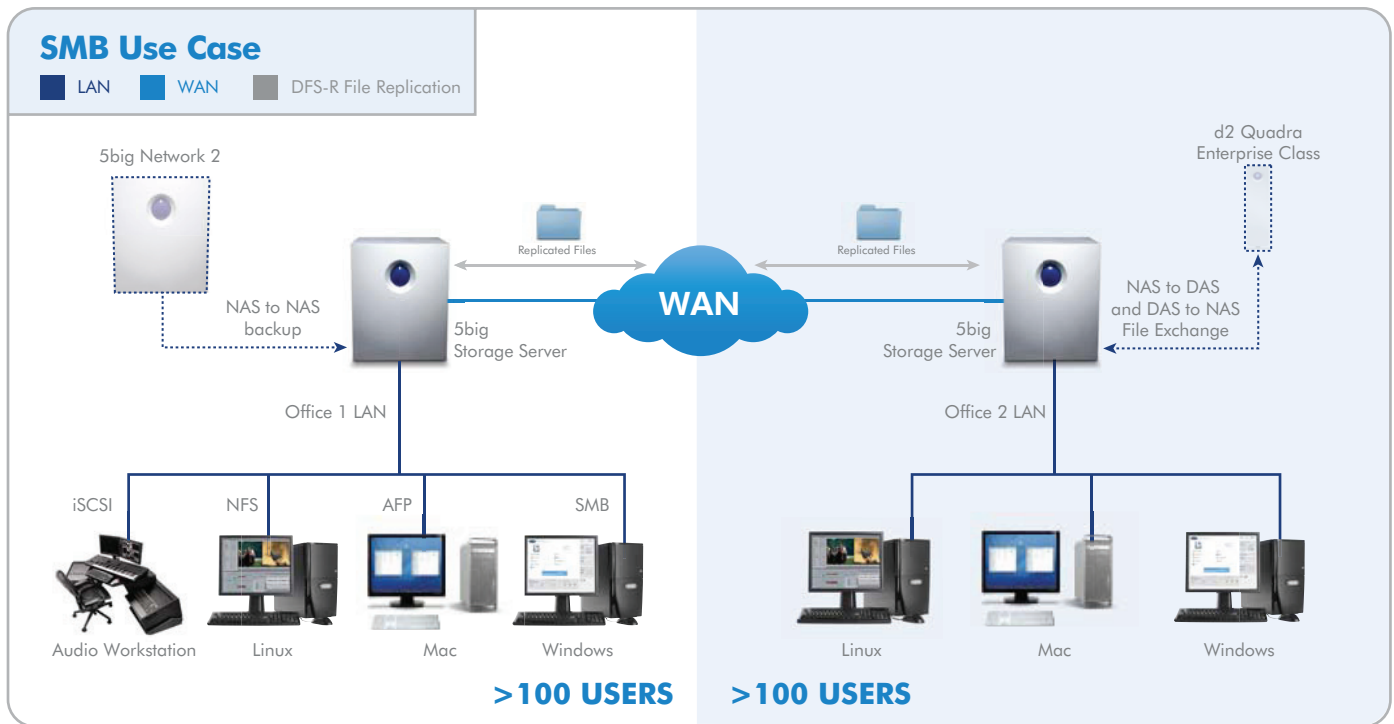

5big Storage Server

DESIGN BY NEIL POULTON

Item Number	301539	301532	301533
Capacity**	1TB	5TB	10TB
Interface	2 x Gigabit Ethernet 10/100/1000 Base-TX		
Hardware Configuration	Intel Atom processor D510 (1.6GHz) | 2GB RAM | South Bridge : Intel ICH9-R | NIC: Intel 82574L Gigabit Ethernet Controller		
Expansion Ports	1 x eSATA; 3 x USB 2.0 (type A); 1 x VGA		
RAID Modes	RAID 0, RAID 1/5/5+Spare (hot swappable); independent multi-RAID volumes		
Operating System	Windows Storage Server 2008 SP2 Standard Edition; includes Microsoft .NET Framework		
Network Protocols	File Server: SMB, FTP, HTTP, AFP, NFS DHCP, DNS, SMTP, Web, Print, Fax, application server, Spotlight® Support Telnet, IPv6, iSCSI, IPP, iSNS, SNMP		
Remote Network Transfer Applications	Server-to-server synchronization (DFS-R); Background Intelligent Transfer Service; Remote Desktop services		
Administration	Native integration with Windows domains (Active Directory); remote desktop administration; public/private shares with quota management; unlimited number of users		
Backup Solutions	Advanced backup and restore of server running Windows Server 2008; Volume Shadow Copy Service (VSS) and block-level backup technology; support for optical media and removable media; Time Machine compatible		
Enterprise Features	Distributed File System (DFS-N and DFS-R); SharePoint® services; BitLocker drive encryption; enhanced search indexing; Hyper-V™ compatible; BITS server extension; offline files; native iSCSI target; Single Instance Storage (data deduplication)		
Environment and Power	Advanced power management options; energy-efficient process with Level V power supply; recyclable: aluminum, RoHS-compliant		
Cooling System	Ultra-quiet cooling system with self-stabilizing oil-pressure bearing technology		
Dimensions (W x D x H)	173 x 196 x 220 mm / 6.8 x 7.7 x 8.6 in.		
Weight	1TB: 4.7 kg / 10.4 lbs. | 5/10TB: 7.6 kg / 16.8 lbs.		
Box Content	LaCie 5big Storage Server: 1TB version is shipped with 1 populated bay, 4 empty drawers and screws; 5TB/10TB versions have 5 populated bays; Ethernet cable; External power supply; DVD-ROM for Server Restore; CD-ROM for Multi Language Kit; Quick Start Guide; Drawer key		
Minimum System Requirements	Computer with an Ethernet network adapter, Latest version of Windows XP, Windows Vista®, Windows 7 for administration and SMB connections / Mac OS X 10.5, 10.6 / Linux 2.6 for SMB connections only, Ethernet switch or router, HDD 3.5" SATA when system is shipped with one HDD. For the HDD compatibility list, please refer to the Quick Start Guide.		

*Performance depends on file system used, file size, and may vary from one drive to another.

**1TB (Terabyte) = 1000GB. 1GB = 1,000,000,000 bytes. Total accessible capacity varies depending upon operating environment (typically 10-15% less).