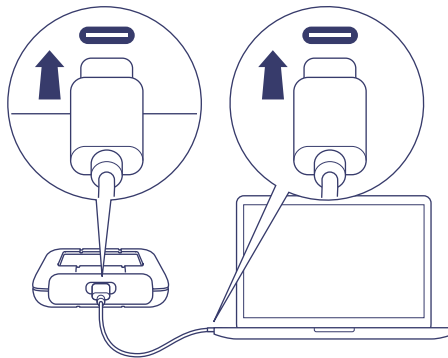

Rugged® Secure

Quick Install Guide

1 USB-C/USB-C