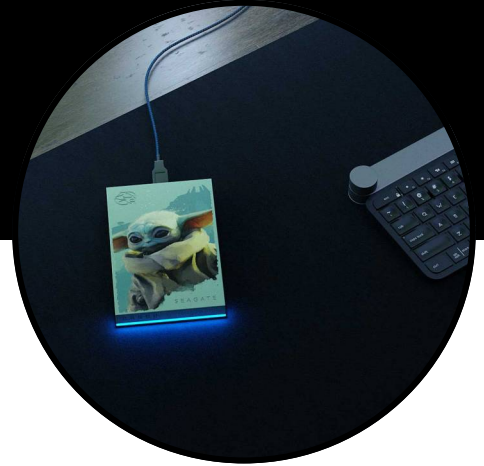

## Grogu™ Drive Special Edition FireCuda External Hard Drive

Collect the officially licensed Grogu™ Drive and look upon the galaxy with wonder. Themed from the world of *The Mandalorian™*, this Special Edition FireCuda External Hard Drive is designed with the joyful look of the Child. And blue LED lighting gives your collection a force-inspired glow, this small collectible drive contains a big capacity—perfect for all your games, media, and files.

### Key Features

---

This external hard drive is inspired by Grogu™ from *The Mandalorian*.

---

Pulling influence from *The Mandalorian*, this collectible hard drive features the joyful look of Grogu.

---

Comes out of the box equipped with force-inspired blue LED lighting.

---

Light up the atmosphere with built in, customizable LED RGB lighting.<sup>1</sup>

---

Works with PC, Mac, PlayStation, and Xbox.<sup>2</sup>

---

A bold design to complement a Star Wars-themed collection in your office, living room, or gaming battlestation.