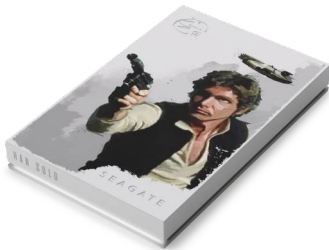

Data Sheet

Han Solo™ Special Edition FireCuda External Hard Drive

A Great Drive at Any Odds

Get your hands on the ultimate collectible—the officially licensed Han Solo™ Drive. Designed with the confidence of the infamous smuggler and pilot, this Special Edition FireCuda External Hard Drive flies into your system with white LED lighting out of the box. Plus, you can gather a bounty of games, files, and media thanks to its massive capacity.

Key Features

This external hard drive is inspired by the *Star Wars*™ galaxy.

This drive's design is equipped with confidence of infamous smuggler, Han Solo™

White LED lighting casts unnerving light over your drive.

Light up the atmosphere with built-in, customizable LED RGB lighting.¹

With up to 2TB of capacity, you can accumulate a galaxy of media, files, and games.

Lightweight design makes it easy to take the whole library on the road.