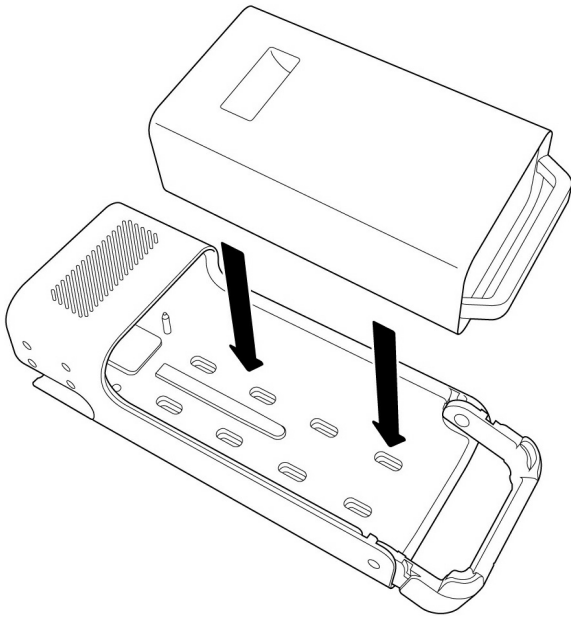

Step 3 - Attach device

Slide Mobile Array toward the back of the mount.