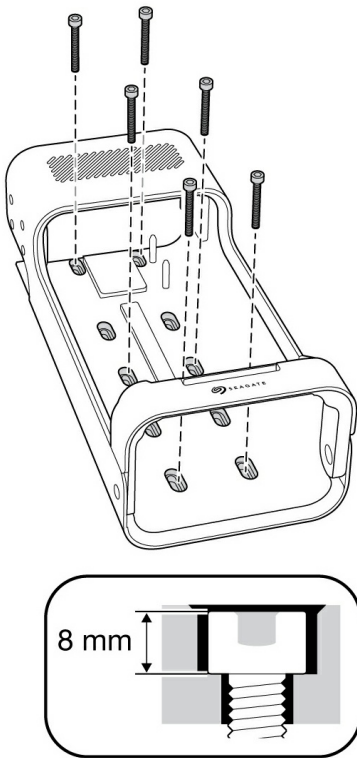

Install Lyve Mobile Mount

Before installing Lyve™ Mobile PCIe Adapter, ensure that Lyve Mobile Mount is securely fixed to the vehicle to avoid excessive motion.

To avoid damaging Lyve Mobile Array's enclosure, the cylindrical socket cap on the mounting screws cannot exceed 8mm in height.