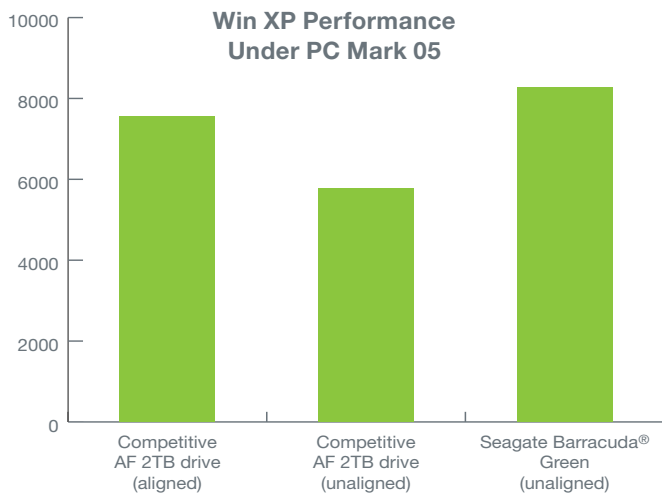

SmartAlign™ Technology

Frequently Asked Questions

Testing was on Windows XP systems, where HDD partition alignment with Advanced Format drives is known to be a problem. Drive performance was measured using PC Mark 05 software to simulate standard desktop workloads.

Two tests were performed using the competitive Advanced Format drives: the first with the drive unaligned, the other after the drive was aligned using the manufacturer-provided software alignment utility. The Seagate drive was tested in the unaligned condition but equipped with SmartAlign technology to manage misalignment conditions dynamically.

The data demonstrates that SmartAlign technology's performance is not only competitive, but slightly faster than the competitive Advanced Format drives, even after running the alignment software utility.

Is SmartAlign™ technology the only tool Seagate recommends to manage alignment issues in Advanced Format drives?

Seagate encourages our customers to use operating systems and configuration tools that create aligned hard drive partitions. Be sure to install 4K-aware operating systems, such as Windows 7 and Mac OS, or 4K-aware hard drive partitioning utilities or imaging tools that produce aligned partitions and ensure good baseline performance.

If this cannot be achieved, Seagate hard drives with SmartAlign technology can be relied on to produce consistent and expected performance, even on unaligned systems. Additionally, fully aligned systems can encounter some read-modify-write conditions, and Seagate drives with SmartAlign technology will easily manage those.

www.seagate.com

1-800-SEAGATE (1-800-732-4283)

AMERICAS Seagate Technology LLC 920 Disc Drive, Scotts Valley, California 95066, United States, 831-438-6550
ASIA/PACIFIC Seagate Singapore International Headquarters Pte. Ltd. 7000 Ang Mo Kio Avenue 5, Singapore 569877, 65-6485-3888
EUROPE, MIDDLE EAST AND AFRICA Seagate Technology SAS 16-18, rue du Dôme, 92100 Boulogne-Billancourt, France, 33 1-4186 10 00

© 2010 Seagate Technology LLC. All rights reserved. Printed in USA. Seagate, Seagate Technology and the Wave logo are registered trademarks of Seagate Technology LLC in the United States and/or other countries. Barracuda and SmartAlign are either trademarks or registered trademarks of Seagate Technology LLC or one of its affiliated companies in the United States and/or other countries. All other trademarks or registered trademarks are the property of their respective owners. When referring to drive capacity, one gigabyte, or GB, equals one billion bytes and one terabyte, or TB, equals one trillion bytes. Your computer's operating system may use a different standard of measurement and report a lower capacity. In addition, some of the listed capacity is used for formatting and other functions, and thus will not be available for data storage. Individual drive performance may vary depending on environmental and other factors. Seagate reserves the right to change, without notice, product offerings or specifications. MB610.1-1011US, November 2010