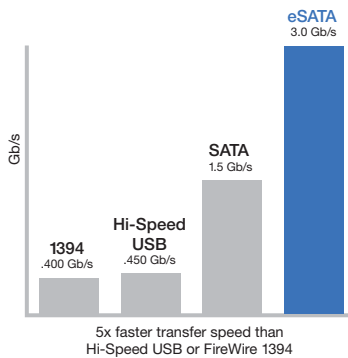

eSATA External Hard Drive

5x Faster!

7200 RPM
16MB Cache
PC or Mac

Available capacities

300GB

500GB

High capacity, breakthrough performance.

SATA The full racing interface.

When you're working with digital video, music, graphics production or other data intensive applications, you need all the speed you can get. And these eSATA drives provide it. They're up to five times faster than FireWire 1394 and Hi-Speed USB.

Engineered for high performance

These 7200-RPM Barracuda® drives can handle massive amounts of data in a hurry. They feature Native Command Queuing (NCQ) technology, which provides intelligent data handling to increase drive performance and reduce mechanical workload.

Built for safety and security

Seagate hard drives are safeguarded by built-in self-monitoring technology that continuously checks for data safety and drive performance. SeaTools diagnostic software is included.

One-year limited warranty

Worry-free warranty covers parts and labor.

Free tech support

Rely on Seagate for friendly, free technical advice even after your warranty ends.

Basic installation

An eSATA PCI host adapter card is included with your Seagate eSATA drive in order to provide the necessary connection between your computer and the drive. Before using the drive, please install the PCI card by following the instructions in the enclosed Quick Install Guide.

Drive Specifications

- 7200 RPM
- 3Gb/s data rate
- 16MB cache
- Horizontal dimensions: 7.125" D x 6.5" W x 2.25" H
- Vertical dimensions with pedestal: 7.125" D x 3" W x 6.75" H
- Weight: 2 lb. 9.6 oz.

PCI host adapter card

- Supports up to 3Gb/s transfers
- Allows up to two eSATA devices
- Dimensions: 2.52" W x 4.72" L

System Requirements

- PC users:
  - Available PCI 2.2 or higher card slot
  - Microsoft Windows XP, 2000 Pro, Server 2003 (backup software does not support Server 2003)
- Mac users:
  - Available PCI 2.2 or higher card slot
  - Mac OS 10.4 and higher

Package Contains

- Seagate eSATA hard drive
- eSATA cables
- eSATA PCI card
- CD-ROM
- Power cord
- Quick start guide
- Technical support and warranty guide

Seagate Technology

www.seagate.com