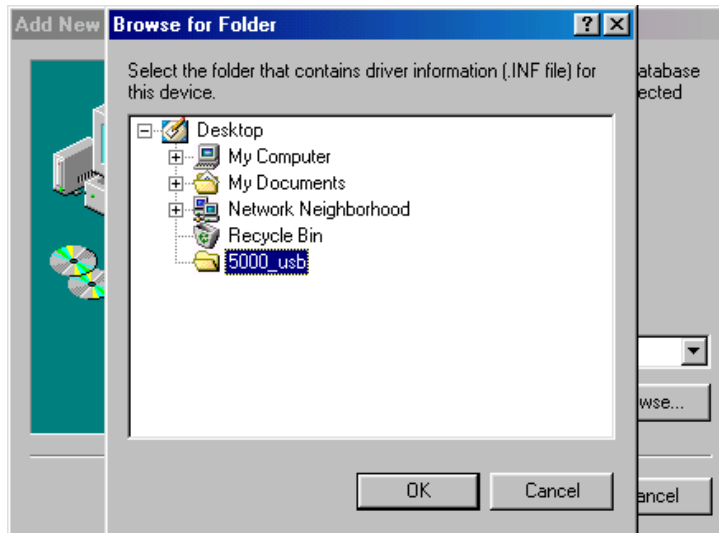

7. In the *Browse for Folder* Window, locate the *5000_usb* directory and click the **OK** button.

8. Click on the **Next >** button to accept the selection of the driver.