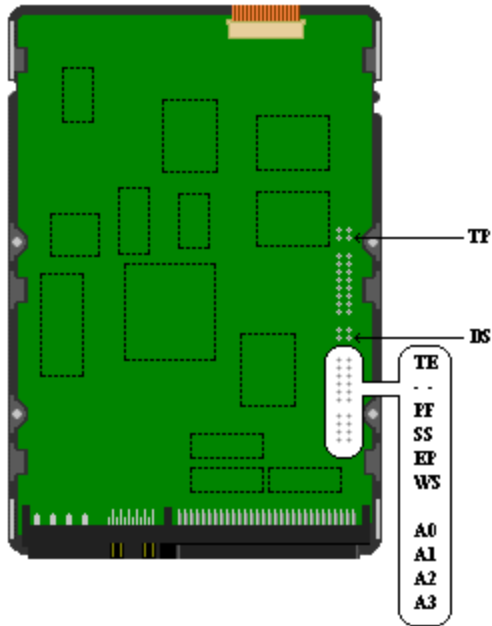

Grand Prix™

Configuration Guide

Jumper Settings

Drive Termination

Enable Termination	TE jumper on
Disable Termination	TE jumper off

Termination Power

Enable Term Power	TP jumper on
Disable Term Power	TP jumper off

Set SCSI ID

SCSI ID	A0	A1	A2	A3
0	Off	Off	Off	Off