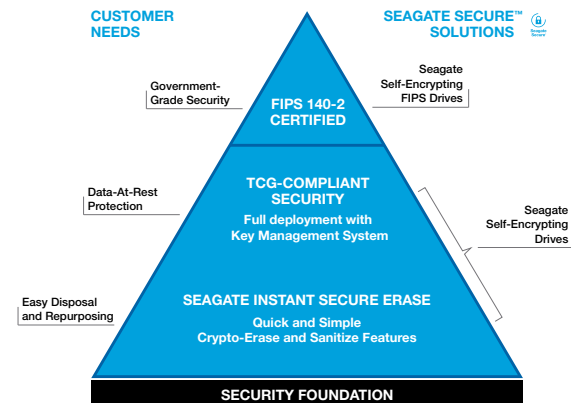

NASWorks™

Improves drive reliability with custom-built error recovery controls, power settings and vibration tolerance on Seagate NAS HDDs.

Performance

Performance is tested and varies depending on user's hardware configuration and operating system.

PowerBalance™

Seagate PowerBalance technology offers random workload power savings and best-in-class sequential performance with all the benefits of conventional technologies. By utilizing Seagate-unique firmware algorithms, PowerBalance trades off seek performance for operational power savings.

PowerChoice™

Seagate PowerChoice technology supports four customizable modes to give businesses significantly more control of power usage by allowing for up to a 54% reduction in the amount of energy used.

RAID Rebuild™

RAID Rebuild technology mitigates time-consuming complete RAID rebuilds by extracting as much data as possible from the failed drive before initiating RAID recovery.

Sdrive™

The Seagate Sdrive app is the easiest, most intuitive way to connect to your NAS if you're away from the office and need to look for or grab a file. From any desktop or laptop, access your NAS by clicking the Sdrive icon.

Seagate Secure™

With Seagate Secure drives, users securely manage data stored on their systems with no performance degradation and can securely erase all of their data, if needed, in a matter of seconds.

Sector size

A subdivision of a track on the physical disk. Hard drive companies are migrating from 512 bytes to a larger, more efficient sector size of 4096 bytes, referred to as 4K.

Secure Download & Diagnostics (SD&D)

Seagate Secure Download & Diagnostics comes standard on every Seagate Enterprise HDD. SD&D prevents unauthorized access to firmware and blocks tampering.

SimplyRAID™

Seagate's efficient and easy-to-use RAID solution. SimplyRAID technology builds in the background, allowing users to add and share files with no downtime. SimplyRAID lets you choose redundancy for one drive failure or redundancy for two drive failures.

Solid state hybrid drive (SSHD)

SSHD technology integrates a small amount of NAND flash into the HDD architecture to produce a combined benefit: the capacity of a hard drive and speed similar to an SSD assisted by Seagate Adaptive Memory technology.

TurboBoost™

An enhanced cache option that helps to complete more read transactions in less time by accelerating I/O operations.

www.seagate.com