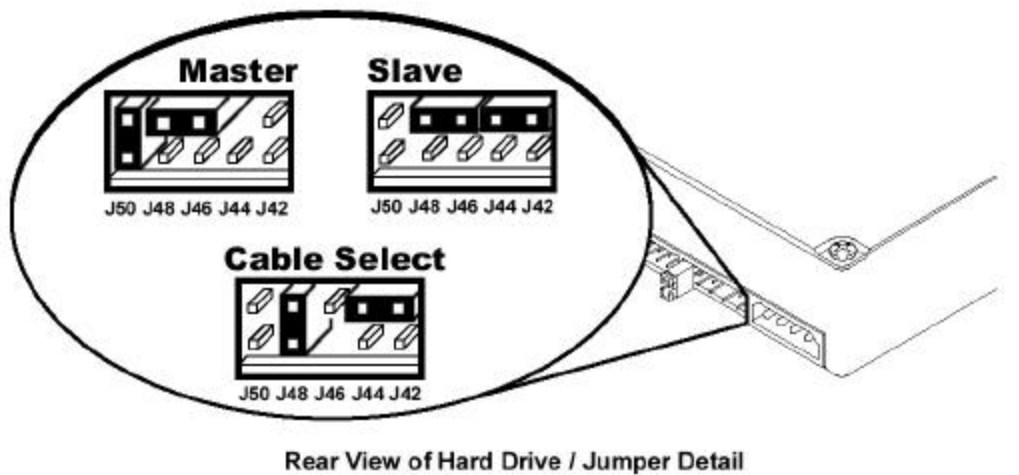

CrystalMax 1080:

CrystalMax 1080 – Maxtor’s series of hard drives that deliver industry-leading performance, capacity and value. With up to 4.3 gigabytes of formatted capacity, you’ll have plenty room for files, programs downloads from the internet or even video. Best of all, every Maxtor drive is backed by unparalleled service and support, including our No Quibble Service Guarantee.

Model Number	Cyls	Hds	Sect	Size MB*	Size GB
84320A8	8,960	16	63	4,410	4.3 GB
83240A6	6,277	16	63	3,089	3.2 GB
83209A5	6,218	16	63	3,060	3.2 GB
83202A6	6,296	15	63	2,309	3.2 GB
83201A6	6,218	16	63	3,060	3.2 GB
83200A8	6,218	16	63	3,060	3.2 GB
83200A6	6,296	15	63	2,905	3.2 GB
83200A5	6,296	15	63	2,905	3.2 GB
82580A5	5,004	16	63	2,436	2.5 GB
82160A4	4,185	16	63	2,060	2.1 GB
82100A4	4,092	16	63	2,014	2.1 GB
81081A2	2,100	16	63	1,034	1.0 GB
81081A2	2,100	16	63	1,034	1.0 GB

*Reference the following for information regarding Binary and Decimal calculations:
http://www.maxtor.com/technology/Digi_vs_Deci.html

Key Features:

- Maximum Capacity of up to 4.3 GB
- Supports PIO Mode 4/DMA Mode 2 data transfers
- 256 Kb Cache Buffer
- 4,480 RPM Spin Speed
- 11 ms average seek time
- S.M.A.R.T. Capable